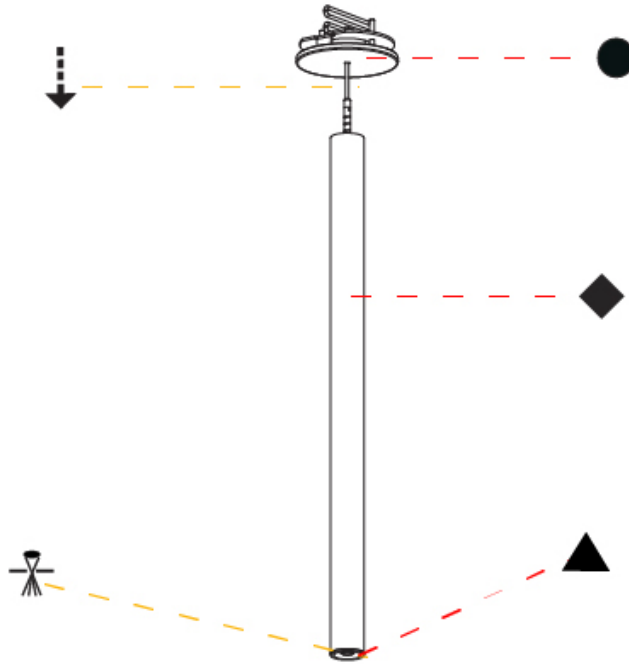

HANGOVER PLUG MONOPOINT RECESSED CANOPY SUSPENSION

A30841-

PROJECT

TYPE

SPECIFIER

QUANTITY

DATE

A