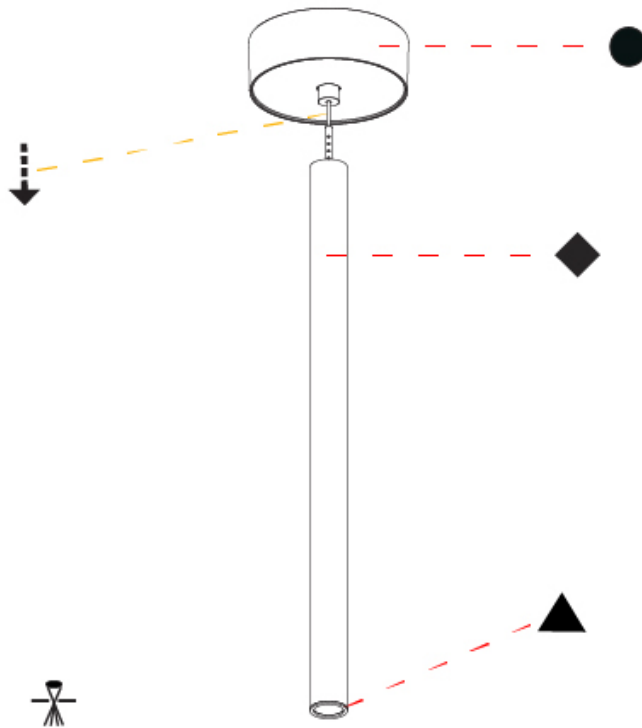

HANGOVER PLUG SHINE MONOPOINT SURFACE CANOPY SUSPENSION

A30849-

PROJECT

TYPE

SPECIFIER

QUANTITY

DATE

A