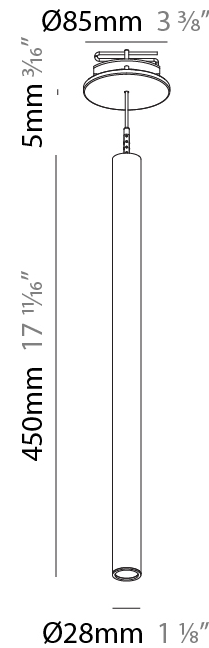

ELECTRICAL

Lamp Type: LED (Zhaga Standard)
Input Wattage (W): 6.6
Total Output Wattage (W): 6
Dimming: Tri-Mode (Non-Dimming and Phase Dimming (120Vac only) and 0-10V Dimming)
Driver Included: Yes
Driver Location: External
Driver Type: Constant Current - Universal
Driver Class: Class 2
Housing: ENCP3 w/Quick Connect
Input Voltage (V): 120 - 277
Constant Current (MA): 500

LED

Number of LEDs: 1
Color Temperature (°K): 2700 / 3000 / 4000
Max. Delivered Lumen (lm): 330 / 360 / 380
CRI: >90 CRI
Efficiency (%): 86
Lamp Life (hrs): 50000
Upon Request: ***3500K available in minimum quantities (larger quantities upon request)

OPTICAL

Optic°: 24 / 32 / 58

RATINGS AND CERTIFICATIONS

Certified By: Certified for North American Standards www.zaneen.com

Applying international specifications by adding 'INT' at the end of the existing Model #. For assistance on 'custom' specifications, contact zteam@zaneen.com. In a constant effort to supply the best product, we reserve the right to change specifications or materials without notice. The most recent specification sheets are found at zaneen.com