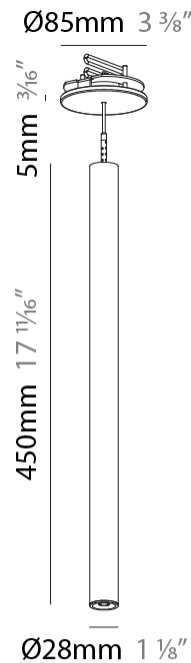

ELECTRICAL

Lamp Type: LED (Zhaga Standard)
Input Wattage (W): 6.4
Total Output Wattage (W): 6
Dimming: Tri-Mode (Non-Dimming and Phase Dimming (120Vac only) and 0-10V Dimming)
Driver Included: Yes
Driver Location: External
Driver Type: Constant Current - Universal
Driver Class: Class 2
Housing: ENCP3 w/Quick Connect
Input Voltage (V): 120 - 277
Constant Current (MA): 500

LED

Number of LEDs: 1
Color Temperature (°K): 2700 / 3000 / 3500 / 4000
Max. Delivered Lumen (lm): Max 381 / 404 / 426 / 438
Nominal Lumen (lm): 460 / 487 / 514 / 528
CRI: >90 CRI
Lamp Life (hrs): 50000

OPTICAL

Reflector°: 20 / 26 / 56

RATINGS AND CERTIFICATIONS

Certified By: CSA Certified to UL and CSA Standards

© 2024, T 1800-388-3382, F 416-247-9319, www.zaneen.com

Available for International specifications by adding 'INT' at the end of the existing Model #. For assistance on 'custom' specifications, contact zteam@zaneen.com. In a constant effort to supply the best product, we reserve the right to change specifications or materials without notice. The most recent specification sheets are found at zaneen.com