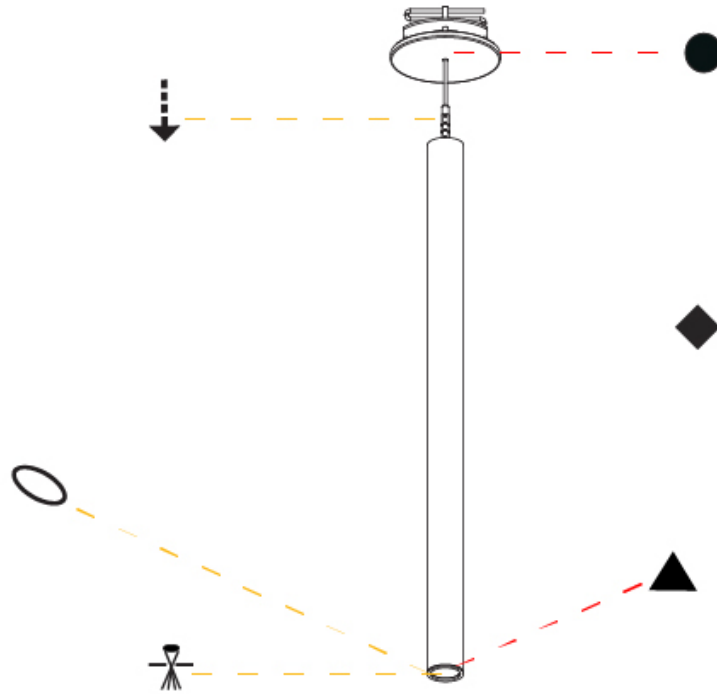

PHYSICAL

Shape: Cylinder
 Diameter (mm): 28
 Diameter (in): 1 1/8
 Height (mm): 450
 Height (in): 17 11/16
 Max. Overall Height (mm): 2450
 Max. Overall Height (in): 96 7/16
 Min. Recessing Depth (mm): 75
 Min. Recessing Depth (in): 2 15/16
 Light Distribution: Downlight
 Weight (kg): 0.504
 Weight (lbs): 1.11
 Diffuser: Shine Ring - Opal / Yellow / Orange / Red / Blue / Green
 Fixture Finish: SSR / BKV / CWI / CRY / HAB / UFT / ITA / RUA / FTG / MYG / LOD / PUS / FRO / FUP / KIA / POP / BLS / SPG / MEY / GOH / GUM / CHC / COM / ABZ / JAG / OBR / MOS / ROR
 Fixture Material: Aluminum
 Cable Details: 2000mm or 4000mm Black Cable
 Cut-out Measurements: 68mm / 2 11/16"

HANGOVER PLUG SHINE MONOPOINT RECESSED CANOPY SUSPENSION

A30844-

PROJECT _____

TYPE _____

SPECIFIER _____

QUANTITY _____

DATE _____

A

Shape: Cylinder
 Diameter (mm): 28
 Diameter (in): 1 1/8
 Height (mm): 450
 Height (in): 17 11/16
 Max. Overall Height (mm): 2450
 Max. Overall Height (in): 96 7/16
 Light Distribution: Downlight
 Weight (kg): 0.504
 Weight (lbs): 1.11
 Fixture Finish: [SSR / BKV / CWI / CRY / HAB / UFT / ITA / RUA / FTG / MYG / LOD / PUS / FRO / FUP / KIA / POP / BLS / SPG / MEY / GOH / GUM / CHC / COM / ABZ / JAG / OBR / MOS / ROR](#)
 Fixture Material: Aluminum
 Cable Details: [2000mm or 4000mm Black Cable](#)