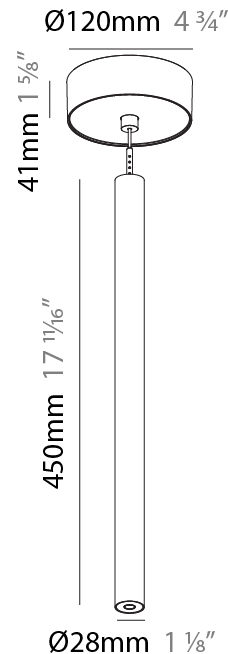

GENERAL

Series: Hangover
Subseries: Hangover Plug Monopoint Surface Canopy
Brand: Prolight
Division: Architectural
Mounting Type: Suspension
Mounting Location: Ceiling
Subcategory: Pendant

PHYSICAL

Shape: Cylinder
Diameter (mm): 28
Diameter (in): 1 1/8
Height (mm): 450
Height (in): 17 11/16
Max. Overall Height (mm): 2450
Max. Overall Height (in): 96 7/16
Light Distribution: Downlight
Weight (kg): 0.504
Weight (lbs): 1.11
Fixture Finish: [SSR / BKV / CWI / CRY / HAB / UFT / ITA / RUA / FTG / MYG / LOD / PUS / FRO / FUP / KIA / POP / BLS / SPG / MEY / GOH / GUM / CHC / COM / ABZ / JAG / OBR / MOS / ROR](#)
Fixture Material: Aluminum
Cable Details: [2000mm or 4000mm Black Cable](#)

ELECTRICAL

Lamp Type: LED (Zhaga Standard)
Input Wattage (W): 6.6
Total Output Wattage (W): 6
Dimming: Tri-Mode (Non-Dimming and Phase Dimming (120Vac only) and 0-10V Dimming)
Driver Included: Yes
Driver Location: External
Driver Type: Constant Current - Universal
Driver Class: Class 2
Housing: ENCP3 w/quick connect
Input Voltage (V): 120 - 277
Constant Current (MA): 500

LED

Number of LEDs: 1
Color Temperature (°K): [2700 / 3000 / 4000](#)
Max. Delivered Lumen (lm): 330 / 360 / 380
CRI: >90 CRI
Lamp Life (hrs): 50000
Upon Request: ***3500K available in minimum quantities (larger quantities upon request)

OPTICAL

Optic°: [24 / 32 / 34 / 55 / 58](#)

RATINGS AND CERTIFICATIONS

Certified By: Certified for North American Standards
IP rating: IP20